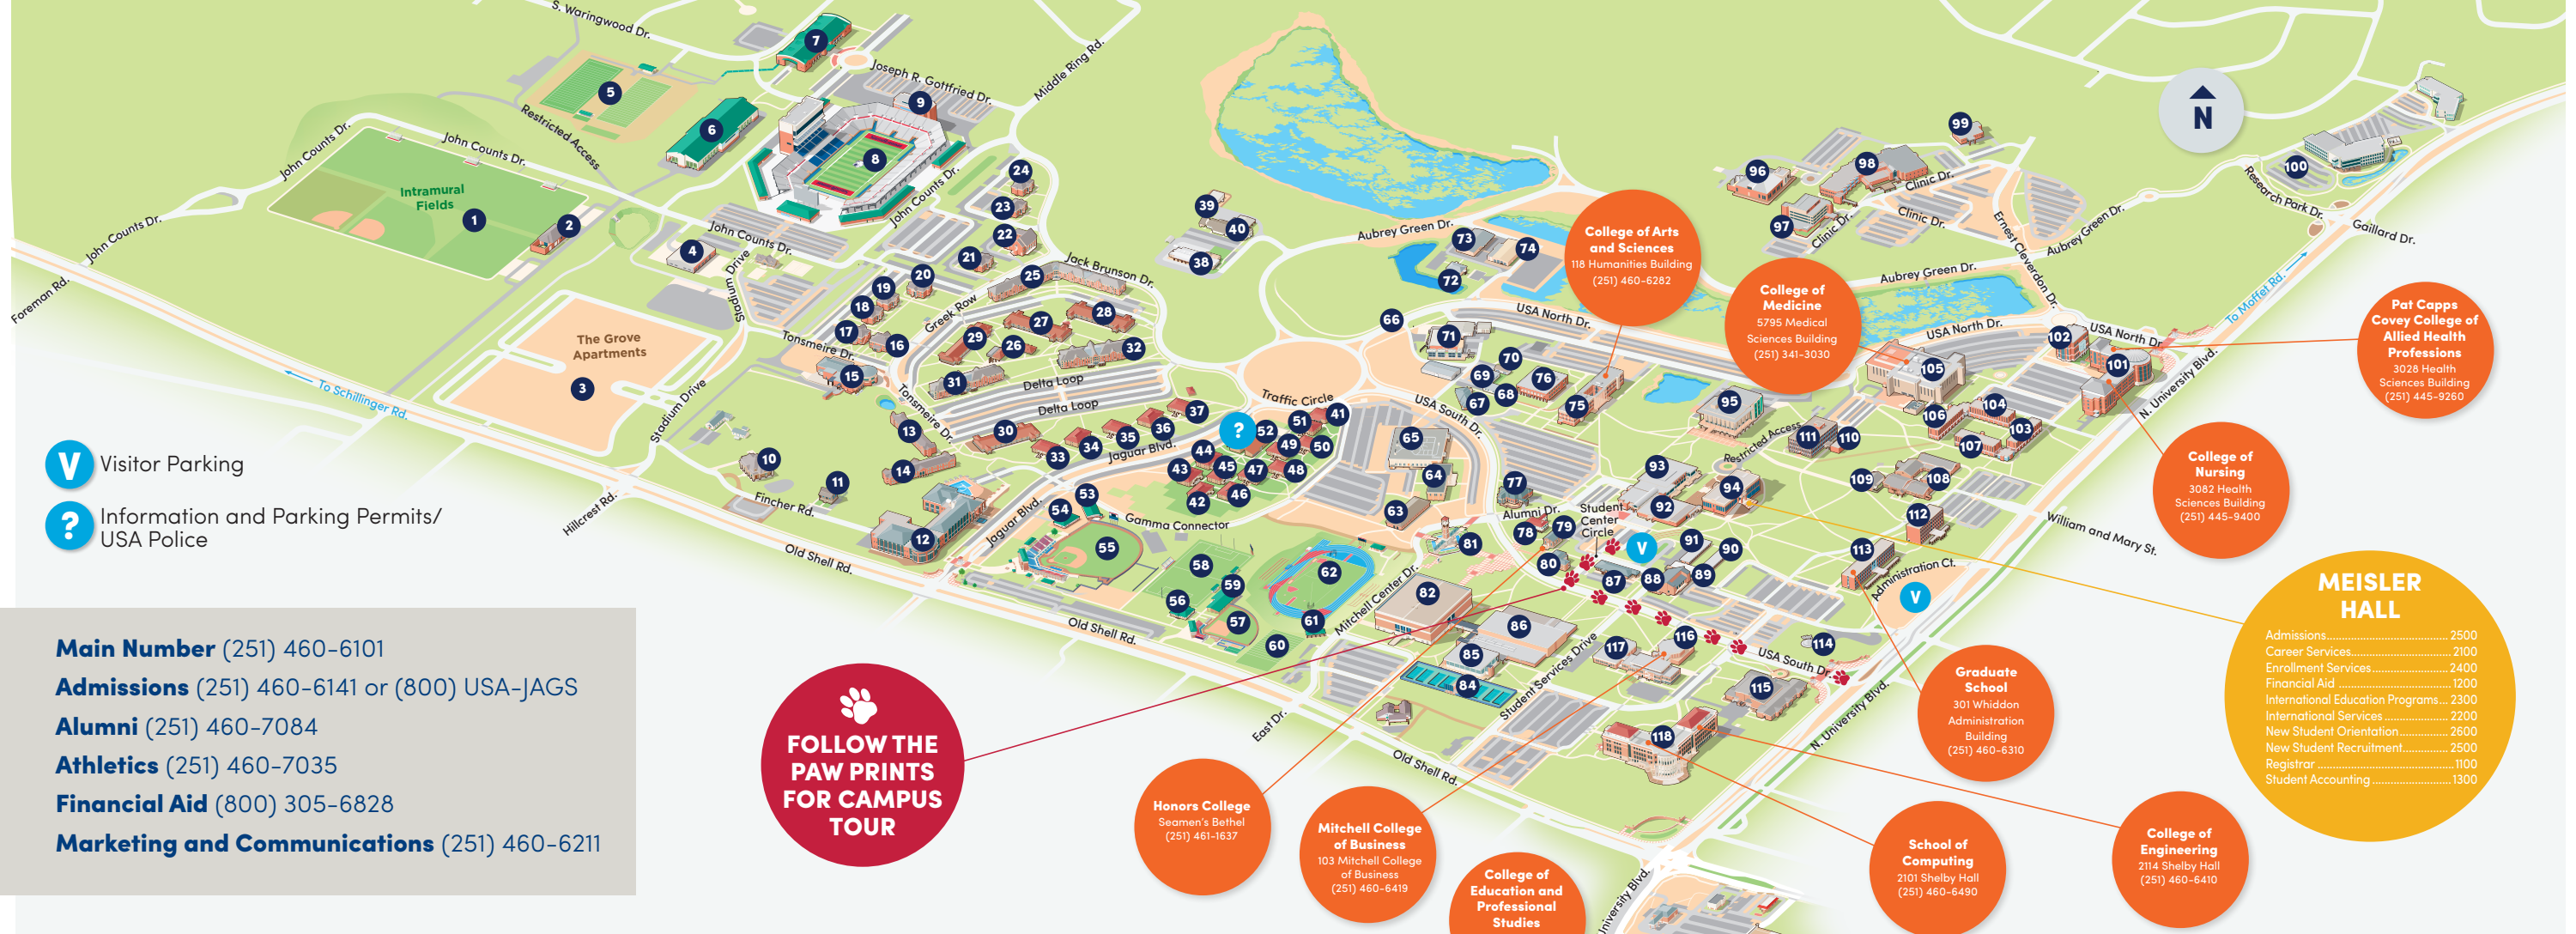

- **V** Visitor Parking
- **?** Information and Parking Permits/ USA Police

Main Number (251) 460-6101
Admissions (251) 460-6141 or (800) USA-JAGS
Alumni (251) 460-7084
Athletics (251) 460-7035
Financial Aid (800) 305-6828
Marketing and Communications (251) 460-6211

FOLLOW THE PAW PRINTS FOR CAMPUS TOUR

Honors College
Seamen's Bethel
(251) 461-1637

Mitchell College of Business
103 Mitchell College of Business
(251) 460-6419

College of Education and Professional Studies
3600 University Commons
(251) 380-2738

College of Arts and Sciences
118 Humanities Building
(251) 460-6282

College of Medicine
5795 Medical Sciences Building
(251) 341-3030

College of Nursing
3082 Health Sciences Building
(251) 445-9400

Graduate School
301 Whiddon Administration Building
(251) 460-6310

School of Computing
2101 Shelby Hall
(251) 460-6490

College of Engineering
2114 Shelby Hall
(251) 460-6410

Pat Capps Covey College of Allied Health Professions
3028 Health Sciences Building
(251) 445-9260

MEISLER HALL

Admissions	2500
Career Services	2100
Enrollment Services	2400
Financial Aid	1200
International Education Programs	2300
International Services	2200
New Student Orientation	2600
New Student Recruitment	2500
Registrar	1100
Student Accounting	1300

CAMPUS FACILITIES, ALPHABETICAL LISTING