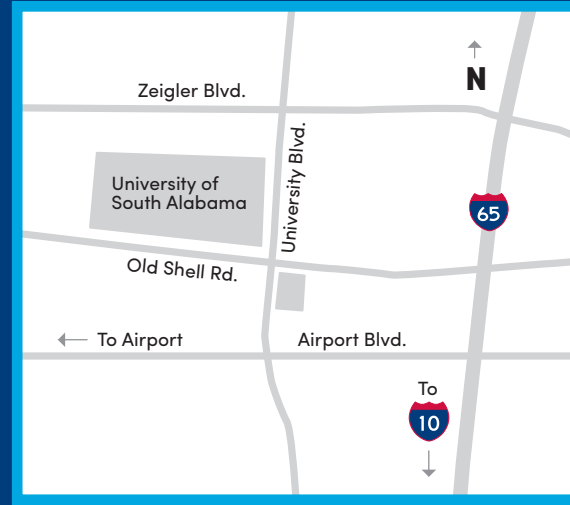

#### DIRECTIONS TO USA MAIN CAMPUS

Take Exit 3 (Airport Boulevard) off Interstate 65. This is the same exit for Mobile's airport. Continue west on Airport Boulevard (approximately three miles) until you reach University Boulevard. Turn right on University Boulevard. Turn left at the fourth traffic light, which is USA South Drive.